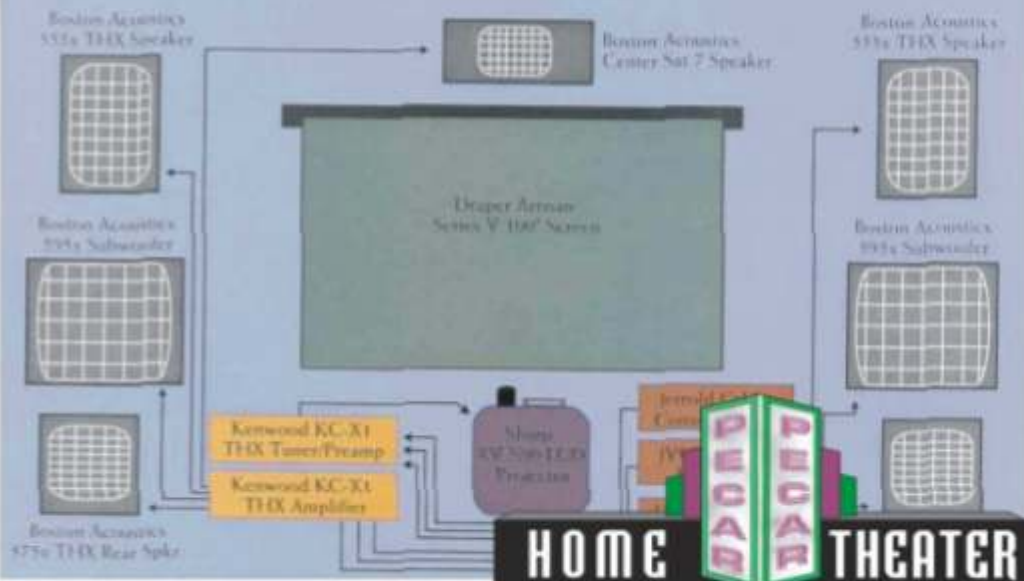

THX HOME THEATER SYSTEM

HOME THEATER ENVIRONMENTS
Established 1946

Pecar Custom Media Room Featured in AV Interiors